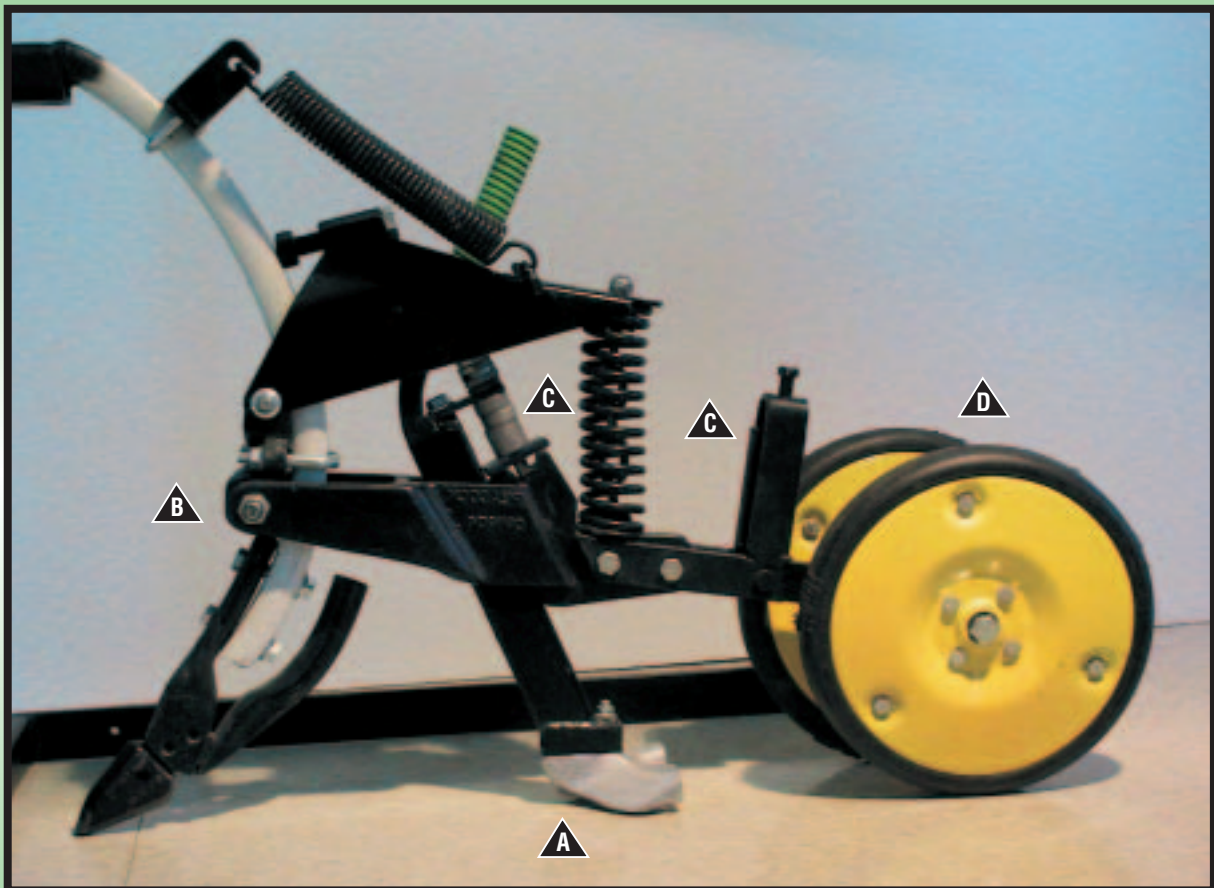

## PRECISION SEEDER

RETROFIT YOUR AIR SEEDER  
FOR ONE PASS SEEDING

**FIELD TESTED RESULTS**

**A**

5.5" long-lasting cast chrome seed shoes allow for evenly spaced 1" seed rows. Peacock custom designed wear wings provide an undisturbed shelf for perfect seed to soil contact and the ability to function in clay soils.

**B**

The rubber cushioned bushing allows for lateral flex necessary for moving around rigid obstructions.

**C**

Fully adjustable seed depth control.

**D**

Two rubber packing wheels running on quality sealed bearings are spaced to pack each of the two rows of seed providing excellent soil to seed contact.

[www.grasshoppercontrol.com](http://www.grasshoppercontrol.com)

The precision seeder design puts the seed in a paired row with the ability to double shoot NH<sub>3</sub>, liquid or dry fertilizer. The fertilizer is placed up to 2" below & 2" beside the paired row.

- ▲ The precision seeder attachment can easily be attached to any heavy duty cultivator with a 400lb. or more trip.
  - ▲ No holes or welding necessary.
  - ▲ Chrome seed shoes are easily replaced by undoing one bolt.
- ▲ If the cultivator shank trips, the seeding attachment can pivot to avoid striking the cultivator frame.
- ▲ The spacing options will be determined by your existing cultivator, with up to 15" shank spacing.
  - ▲ Everything is supplied for easy attachment to your existing air seeder or cultivator.
  - ▲ Fully adjustable seed depth control.
- ▲ The seeder shoe is continuously self-adjusting to maintain perfect seed depth control.