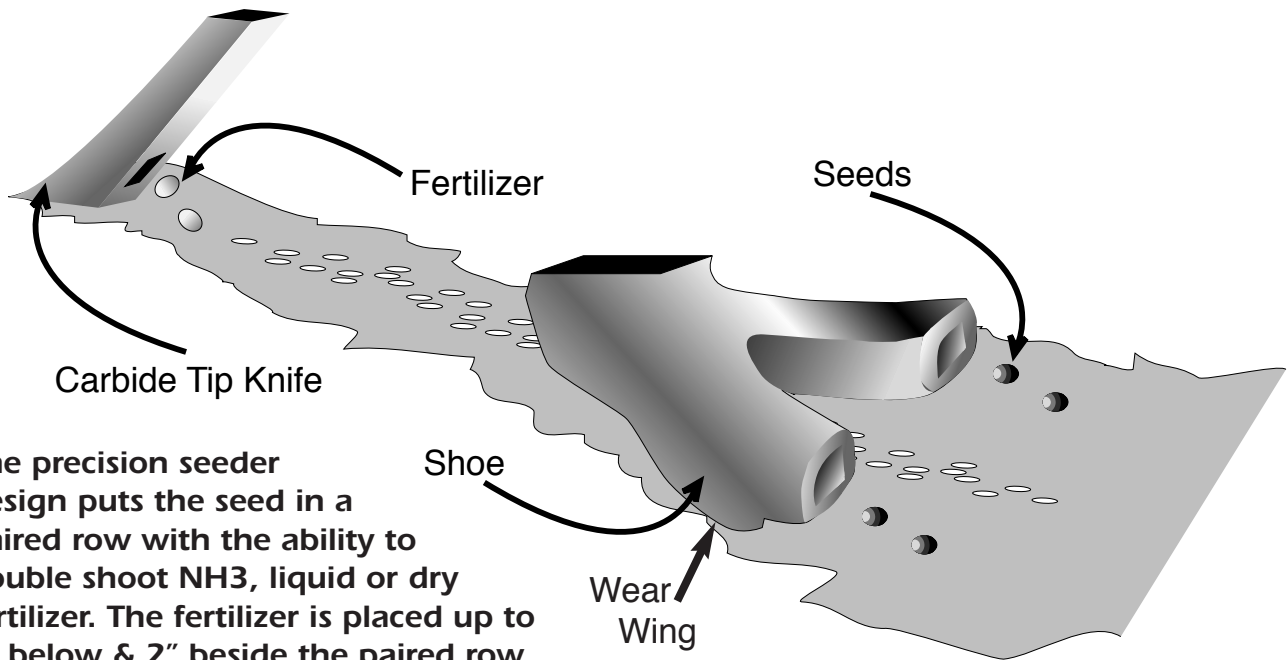

## PRECISION SEEDER

RETROFIT YOUR AIR SEEDER  
FOR ONE PASS SEEDING

**FIELD TESTED RESULTS**

**A**

5.5" long-lasting cast chrome seed shoes allow for evenly spaced 1" seed rows. Peacock custom designed wear wings provide an undisturbed shelf for perfect seed to soil contact and the ability to function in clay soils.

**B**

The rubber cushioned bushing allows for lateral flex necessary for moving around rigid obstructions.

**C**

Fully adjustable seed depth control.

**D**

Two rubber packing wheels running on quality sealed bearings are spaced to pack each of the two rows of seed providing excellent soil to seed contact.

[www.grasshoppercontrol.com](http://www.grasshoppercontrol.com)

The precision seeder design puts the seed in a paired row with the ability to double shoot NH<sub>3</sub>, liquid or dry fertilizer. The fertilizer is placed up to 2" below & 2" beside the paired row.

- ▲ The precision seeder attachment can easily be attached to any heavy duty cultivator with a 400lb. or more trip.
  - ▲ No holes or welding necessary.
  - ▲ Chrome seed shoes are easily replaced by undoing one bolt.
- ▲ If the cultivator shank trips, the seeding attachment can pivot to avoid striking the cultivator frame.
- ▲ The spacing options will be determined by your existing cultivator, with up to 15" shank spacing.
  - ▲ Everything is supplied for easy attachment to your existing air seeder or cultivator.
  - ▲ Fully adjustable seed depth control.
- ▲ The seeder shoe is continuously self-adjusting to maintain perfect seed depth control.