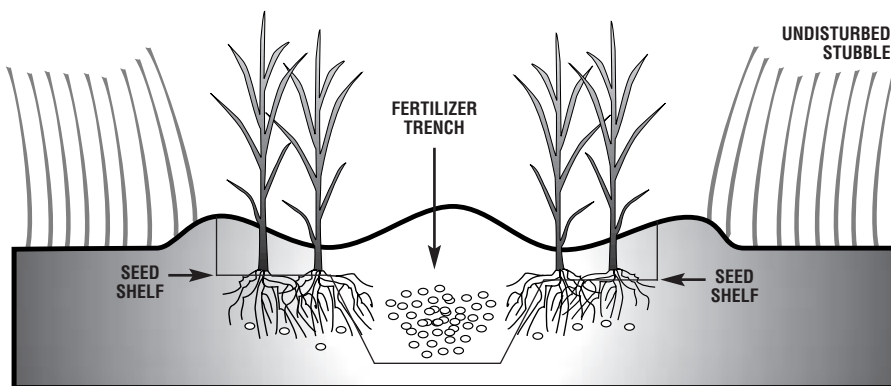

## PRECISION SEEDER

RETROFIT YOUR AIR SEEDER  
FOR ONE PASS SEEDING

**FIELD TESTED RESULTS**

**A**

5.5" long-lasting cast chrome seed shoes allow for evenly spaced 1" seed rows. Peacock custom designed wear wings provide an undisturbed shelf for perfect seed to soil contact and the ability to function in clay soils.

**B**

The rubber cushioned bushing allows for lateral flex necessary for moving around rigid obstructions.

**C**

Fully adjustable seed depth control.

**D**

Two rubber packing wheels running on quality sealed bearings are spaced to pack each of the two rows of seed providing excellent soil to seed contact.

[www.grasshoppercontrol.com](http://www.grasshoppercontrol.com)

The precision seeder design puts the seed in a paired row with the ability to double shoot NH<sub>3</sub>, liquid or dry fertilizer. The fertilizer is placed up to 2" below & 2" beside the paired row.

- ▲ The precision seeder attachment can easily be attached to any heavy duty cultivator with a 400lb. or more trip.
  - ▲ No holes or welding necessary.
  - ▲ Chrome seed shoes are easily replaced by undoing one bolt.
- ▲ If the cultivator shank trips, the seeding attachment can pivot to avoid striking the cultivator frame.
- ▲ The spacing options will be determined by your existing cultivator, with up to 15" shank spacing.
  - ▲ Everything is supplied for easy attachment to your existing air seeder or cultivator.
  - ▲ Fully adjustable seed depth control.
- ▲ The seeder shoe is continuously self-adjusting to maintain perfect seed depth control.